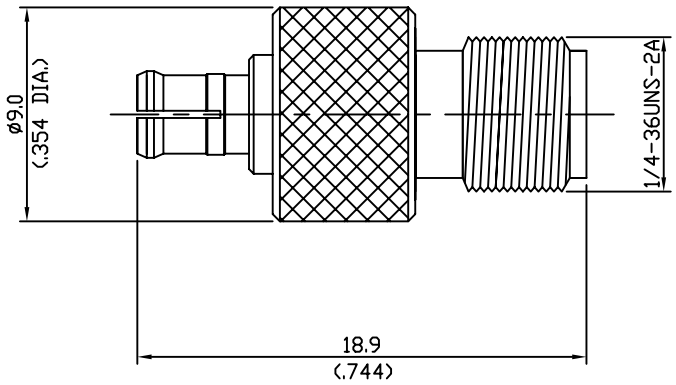

REVISIONS			
NO	DESCRIPTION	APPROVED	DATE

- \* Description  
MCX : PLUG  
SMA : JACK
- \* Material  
MCX : BeCu/Gold  
SMA : Brass/Gold

TOL.UNLESS NOTED  
 X = ±0.1  
 X.X = ±0.05  
 X.XX = ±0.01

DATE	
DRAWN BY	
DESIGNED BY	
CHECKED BY	
APPD.BY	
SCALE 1 : 1	UNIT mm

TITLE	
MCX to SMA ADAPTOR	
DRAWING NO	
R410-007-000	
SHEET 1 OF 1	