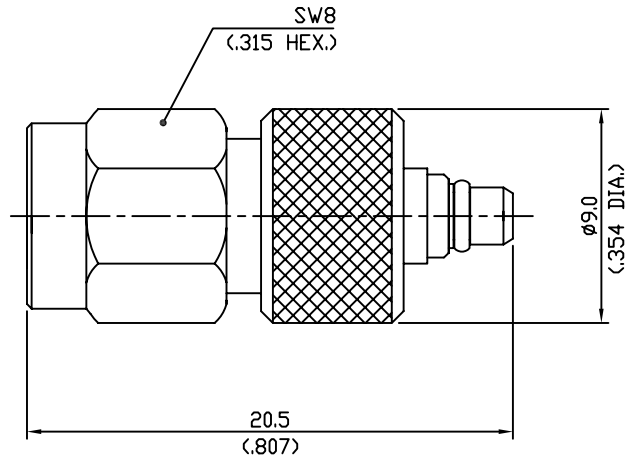

REVISIONS			
NO	DESCRIPTION	APPROVED	DATE

- * Description
MMCX : PLUG
SMA : PLUG
- * Material
MMCX : Brass/Gold
SMA : Brass/Gold

TOL.UNLESS NOTED
 X = ±0.1
 X.X = ±0.05
 X.XX = ±0.01

DATE		 www.rfacsolutions.com
DRAWN BY		
DESIGNED BY		TITLE
CHECKED BY		MMCX to SMA ADAPTOR
APPD.BY		DRAWING NO
SCALE 1 : 1	UNIT mm	R410-001-000
		SHEET 1 OF 1