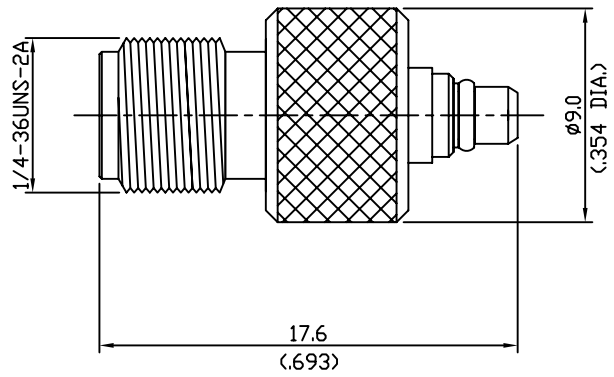

REVISIONS			
NO	DESCRIPTION	APPROVED	DATE

- * Description
 MMCX : PLUG
 SMA : JACK

- * Material
 MMCX : Brass/Gold
 SMA : Brass/Gold

TOL.UNLESS NOTED
 X = ±0.1
 X.X = ±0.05
 X.XX = ±0.01

DATE		 www.rfacsolutions.com
DRAWN BY		
DESIGNED BY		TITLE
CHECKED BY		MMCX to SMA ADAPTOR
APPD.BY		DRAWING NO
SCALE 1 : 1	UNIT mm	R410-003-000
		SHEET 1 OF 1